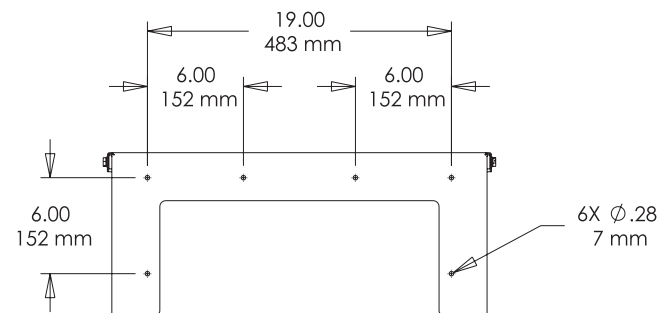

Mexico
HOFFMAN MEXICO, S de RL de CV
Arquimedes No. 33
Piso 1
Col. Palmas Polanco
México, DF
CP 11560
P: (55) 5280-1596
F: (55) 5280-8827 / 5280-8167

Maintains UL and CSA Type 4, 4X, & 12 enclosure rating when installed per these instructions.