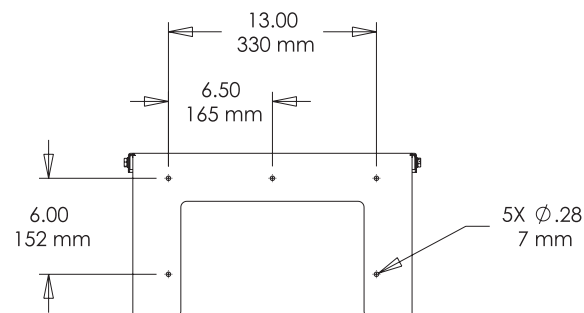

Mexico
HOFFMAN MEXICO, S de RL de CV
Arquimedes No. 33
Piso 1
Col. Palmas Polanco
México, DF
CP 11560
P: (55) 5280-1596
F: (55) 5280-8827 / 5280-8167

Maintains UL and CSA Type 4, 4X, & 12 enclosure rating when installed per these instructions.